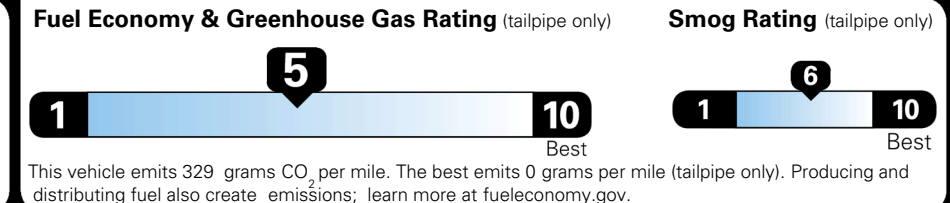

\$ 33,710.00

\$ 1,245.00

\$ 34,955.00

EPA DOT Fuel Economy and Environment

Gasoline Vehicle

You spend **\$750** more in fuel costs over 5 years compared to the average new vehicle.

Annual fuel cost **\$1,850**