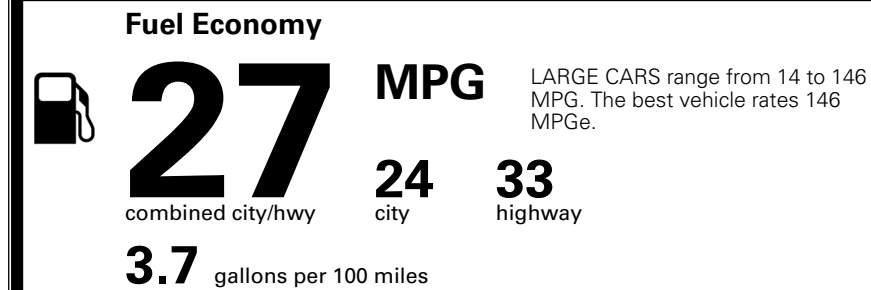

EPA DOT Fuel Economy and Environment

Gasoline Vehicle

You spend **$750** more in fuel costs over 5 years compared to the average new vehicle.

Annual fuel cost **$1,850**