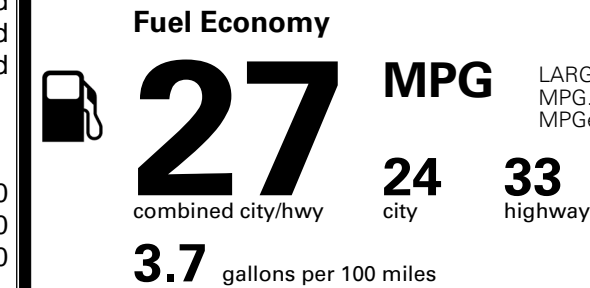

\$ 30,090.00

Included
 Included
 Included

\$295.00
 \$200.00
 \$80.00

MSRP INCLUDING OPTIONS

\$ 30,665.00

INLAND FREIGHT AND HANDLING

\$ 1,245.00

TOTAL MANUFACTURER'S SUGGESTED RETAIL PRICE ▶

\$ 31,910.00

TOTAL ADDITIONAL WEIGHT: 8.2

EPA DOT Fuel Economy and Environment

Gasoline Vehicle

You spend
\$750
 more in fuel costs
 over 5 years
 compared to the
 average new vehicle.

Annual fuel cost
\$1,850