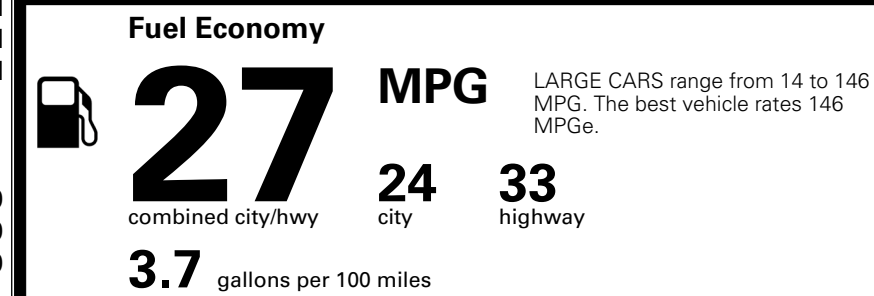

\$ 30,090.00

Included
 Included
 Included

\$295.00
 \$200.00
 \$80.00

MSRP INCLUDING OPTIONS

\$ 30,665.00

INLAND FREIGHT AND HANDLING

\$ 1,245.00

TOTAL MANUFACTURER'S SUGGESTED RETAIL PRICE ▶

\$ 31,910.00

TOTAL ADDITIONAL WEIGHT: 8.2

EPA DOT Fuel Economy and Environment

Gasoline Vehicle

You spend \$750 more in fuel costs over 5 years compared to the average new vehicle.

Annual fuel cost \$1,850