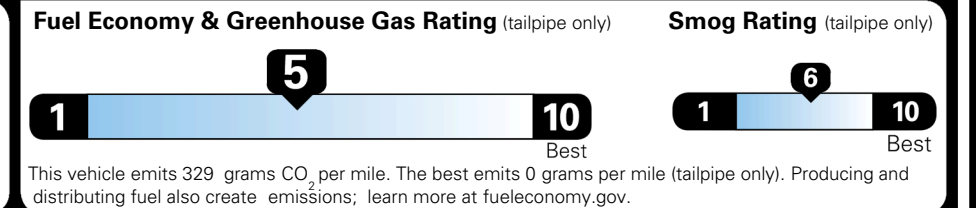

\$ 31,910.00

TOTAL ADDITIONAL WEIGHT: 8.2

EPA DOT Fuel Economy and Environment

Gasoline Vehicle

You spend \$750 more in fuel costs over 5 years compared to the average new vehicle.

Annual fuel cost \$1,850