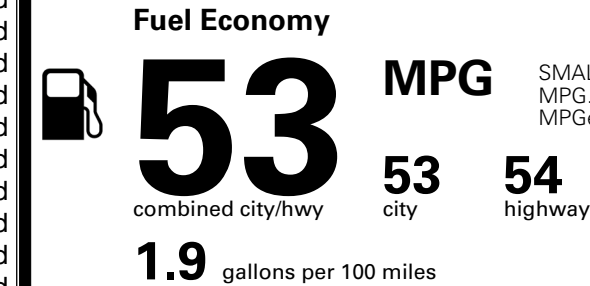

EPA DOT Fuel Economy and Environment

Gasoline Vehicle

SMALL SUVs range from 14 to 138 MPG. The best vehicle rates 146 MPGe.

You save $3,750
in fuel costs over 5 years compared to the average new vehicle.

Annual fuel cost $950