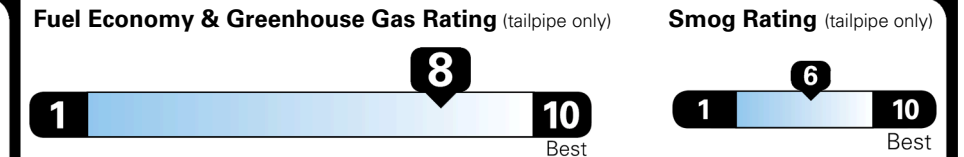

This vehicle emits 167 grams CO₂ per mile. The best emits 0 grams per mile (tailpipe only). Producing and distributing fuel also create emissions; learn more at fueleconomy.gov.

Actual results will vary for many reasons, including driving conditions and how you drive and maintain your vehicle. The average new vehicle gets 29 MPG and costs $8,500 to fuel over 5 years. Cost estimates are based on 15,000 miles per year at $ 3.30 per gallon. MPGe is miles per gasoline gallon equivalent. Vehicle emissions are a significant cause of climate change and smog.

fueleconomy.gov

Calculate personalized estimates and compare vehicles

GOVERNMENT 5-STAR SAFETY RATINGS

Overall Vehicle Score ★ ★ ★ ★ ▲

Based on the combined rating of frontal, side and rollover. Should ONLY be compared to other vehicles of similar size and weight. ▲ Safety Concern: Visit www.safercar.gov or call 1-888-327-4236 for more details.

Frontal Driver ★ ★ ★ ★
Crash Passenger ★ ★ ★ ★

Based on the risk of injury in a frontal impact. Should ONLY be compared to other vehicles of similar size and weight.

Side Front seat ★ ★ ★ ★ ★
Crash Rear seat ★ ★ ★ ★ ★ ▲

Star ratings based on the risk of injury in a side impact.

Rollover ★ ★ ★ ★

Star ratings based on the risk of rollover in a single-vehicle crash.

Star ratings range from 1 to 5 stars (★★★★★) with 5 being the highest.

Source: National Highway Traffic Safety Administration (NHTSA).
www.safercar.gov or 1-888-327-4236

Manufacturer's suggested retail price includes Manufacturer's recommended pre-delivery service. License and title fees, state and local taxes and other dealer installed options and accessories are not included in the manufacturer's suggested retail price.

PARTS CONTENT INFORMATION

FOR VEHICLES IN THIS CAR LINE U.S./CANADIAN PARTS CONTENT: 0 %

MAJOR SOURCES OF FOREIGN PARTS: KOREA: 90%

NOTE: PARTS CONTENT DOES NOT INCLUDE FINAL ASSEMBLY, DISTRIBUTION, OR OTHER NON-PARTS COSTS.

FOR THIS VEHICLE FINAL ASSEMBLY POINT: HWASUNG, KOREA

COUNTRY OF ORIGIN ENGINE (MOTOR): KOREA
TRANSMISSION: KOREA