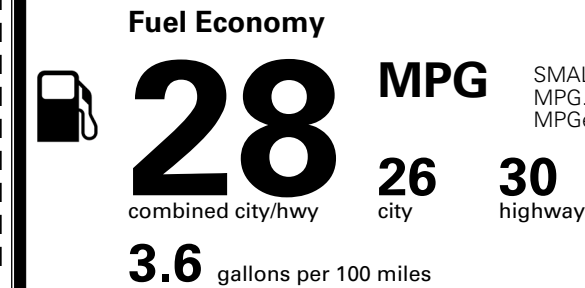

EPA DOT Fuel Economy and Environment

Gasoline Vehicle

SMALL SUVs range from 14 to 138 MPG. The best vehicle rates 146 MPGe.

You spend $250 more in fuel costs over 5 years compared to the average new vehicle.

Annual fuel cost $1,650