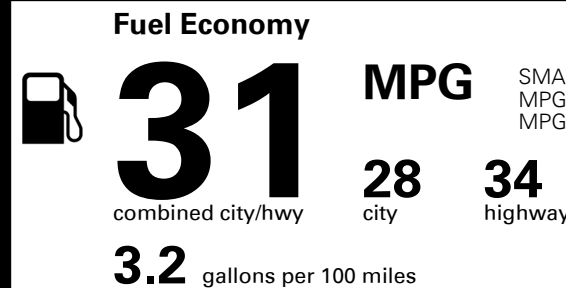

MSRP INCLUDING OPTIONS

\$ 26,030.00

INLAND FREIGHT AND HANDLING

\$ 1,325.00

TOTAL MANUFACTURER'S SUGGESTED RETAIL PRICE ▶

\$ 27,355.00

TOTAL ADDITIONAL WEIGHT: 6.9

*Additional terms and conditions apply.
 **Kia Connect may be currently unavailable for Model Year 2022 and newer vehicles sold or purchased in Massachusetts; please see owners.kia.com for updates on availability.
 NOTE: When you purchase this vehicle, Kia America, Inc. collects personal information you provide to the dealership. For information on our collection and use of personal information and your rights, please see our Privacy Policy on www.kia.com.

EPA DOT Fuel Economy and Environment

Gasoline Vehicle

SMALL SUVs range from 14 to 123 MPG. The best vehicle rates 140 MPGe.

You save \$1,000
 in fuel costs over 5 years compared to the average new vehicle.