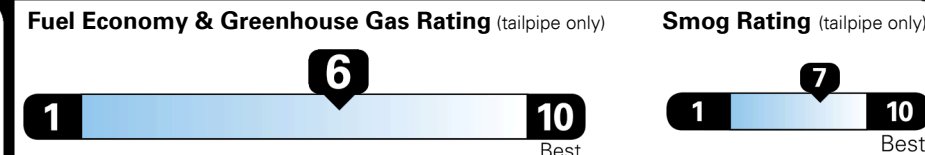

This vehicle emits 288 grams CO₂ per mile. The best emits 0 grams per mile (tailpipe only). Producing and distributing fuel also create emissions; learn more at fueleconomy.gov.

Actual results will vary for many reasons, including driving conditions and how you drive and maintain your vehicle. The average new vehicle gets 28 MPG and costs $9,750 to fuel over 5 years. Cost estimates are based on 15,000 miles per year at $ 3.60 per gallon. MPGe is miles per gasoline gallon equivalent. Vehicle emissions are a significant cause of climate change and smog.

fueleconomy.gov

Calculate personalized estimates and compare vehicles

GOVERNMENT 5-STAR SAFETY RATINGS

Overall Vehicle Score ★ ★ ★ ★ ★

Based on the combined rating of frontal, side and rollover. Should ONLY be compared to other vehicles of similar size and weight.

Frontal Driver ★ ★ ★ ★ ★

Crash Passenger ★ ★ ★ ★ ★

Based on the risk of injury in a frontal impact. Should ONLY be compared to other vehicles of similar size and weight.

Side Front seat ★ ★ ★ ★ ★

Crash Rear seat ★ ★ ★ ★ ★

Star ratings based on the risk of injury in a side impact.

Rollover ★ ★ ★ ★ ★

Star ratings based on the risk of rollover in a single-vehicle crash.

Star ratings range from 1 to 5 stars (★★★★★) with 5 being the highest.

Source: National Highway Traffic Safety Administration (NHTSA).

www.safercar.gov or 1-888-327-4236

Manufacturer's suggested retail price includes Manufacturer's recommended pre-delivery service. License and title fees, state and local taxes and other dealer installed options and accessories are not included in the manufacturer's suggested retail price.

PARTS CONTENT INFORMATION

FOR VEHICLES IN THIS CAR LINE U.S./CANADIAN PARTS CONTENT: 4 %

MAJOR SOURCES OF FOREIGN PARTS: KOREA: 85%

NOTE: PARTS CONTENT DOES NOT INCLUDE FINAL ASSEMBLY, DISTRIBUTION, OR OTHER NON-PARTS COSTS.

FOR THIS VEHICLE FINAL ASSEMBLY POINT: GWANGJU, KOREA

COUNTRY OF ORIGIN

ENGINE (MOTOR): KOREA

TRANSMISSION: KOREA