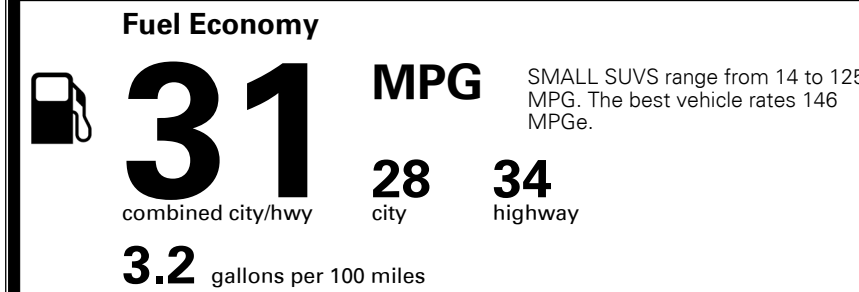

MANUFACTURER'S SUGGESTED RETAIL PRICE ▶

$ 26,390.00

COMPARE EX FWD FEATURES

Added to/in place of standard S FWD features
- 10.25" Instrument Display
- SynTex Seating Material
- Heated Front Seats
- Power Driver's Seat w/ Power Lumbar
- Dual Illuminated Vanity Mirrors
- Wireless Phone Charger
- Parking Distance Warning - Reverse

Included
Included
Included
Included
Included
Included
Included

ADDITIONAL INSTALLED EQUIPMENT: (In addition to or in place of standard features)

EX Sunroof Package
- Power Sunroof with Sunshade
- 17" Gloss Black Alloy Wheels
Carpeted Floor Mats
Auto-Dimming Mirror w/ HomeLink™
Wheel Locks

$800.00
$190.00
$375.00
$75.00

MSRP INCLUDING OPTIONS

$ 27,830.00

INLAND FREIGHT AND HANDLING

$ 1,395.00

TOTAL MANUFACTURER'S SUGGESTED RETAIL PRICE ▶

$ 29,225.00

TOTAL ADDITIONAL WEIGHT: 7.8

*Additional terms and conditions apply.
**Kia Connect may be currently unavailable for some Model Year 2022 and newer vehicles sold or purchased in Massachusetts; please see owners.kia.com for more information.
NOTE: When you purchase this vehicle, Kia America, Inc. collects personal information you provide to the dealership. For information on our collection and use of personal information and your rights, please see our Privacy Policy on www.kia.com.

EPA DOT Fuel Economy and Environment

Gasoline Vehicle

You save $500
in fuel costs over 5 years compared to the average new vehicle.

Annual fuel cost $1,600