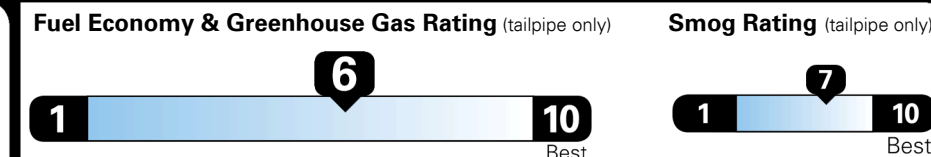

TOTAL MANUFACTURER'S SUGGESTED RETAIL PRICE ▶ \$27,640.00

TOTAL ADDITIONAL WEIGHT: 6.9

\$25,790.00

Included
 Included
 Included
 Included
 Included
 Included
 Included

\$175.00
 \$350.00

EPA DOT Fuel Economy and Environment

Gasoline Vehicle

SMALL SUVs range from 14 to 123 MPG. The best vehicle rates 140 MPGe.

You save \$1,000
 in fuel costs over 5 years compared to the average new vehicle.

Annual fuel cost \$1,750

This vehicle emits 288 grams CO₂ per mile. The best emits 0 grams per mile (tailpipe only). Producing and distributing fuel also create emissions; learn more at fueleconomy.gov.