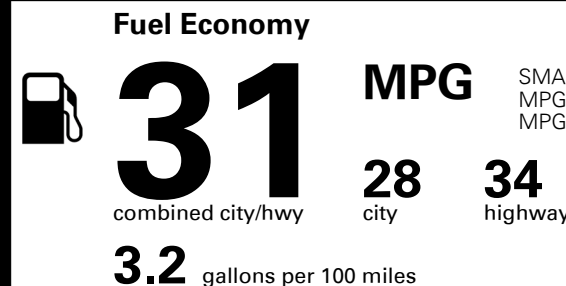

TOTAL MANUFACTURER'S SUGGESTED RETAIL PRICE ▶ \$27,640.00

TOTAL ADDITIONAL WEIGHT: 6.9

\$25,790.00

Included
 Included
 Included
 Included
 Included
 Included
 Included

\$175.00
 \$350.00

EPA DOT Fuel Economy and Environment

Gasoline Vehicle

SMALL SUVs range from 14 to 123 MPG. The best vehicle rates 140 MPGe.

You save \$1,000
 in fuel costs over 5 years compared to the average new vehicle.

Annual fuel cost \$1,750

This vehicle emits 288 grams CO₂ per mile. The best emits 0 grams per mile (tailpipe only). Producing and distributing fuel also create emissions; learn more at fueleconomy.gov.