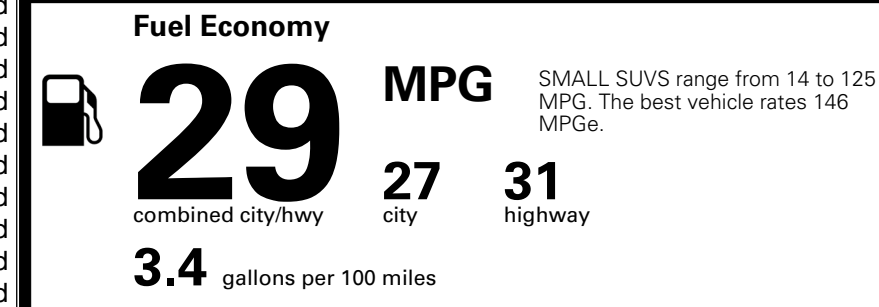

EXTERIOR

17" Machine Finished Alloy Wheels
Heated Outside Mirrors w/ LED Turn Signals
Upgraded Grille w/LED Positioning Lights
LED Rear Combination Lights & Daytime Running Lights
Front Fog Lights
Roof Rails, Rear Spoiler, and Rear Privacy Glass
Compact Spare Tire

WARRANTY

10 Year/100,000 Mile Limited Powertrain Warranty
5 Year/60,000 Mile Limited Basic Warranty
5 Year/60,000 Mile Roadside Assistance

MANUFACTURER'S SUGGESTED RETAIL PRICE ▶

COMPARE EX AWD FEATURES

Added to/in place of standard S AWD features
- Smart Power Liftgate
- 10.25" Instrument Display
- SynTex Seating Material
- Heated Front Seats
- Power Driver's Seat w/ Power Lumbar
- Dual Illuminated Vanity Mirrors
- Wireless Phone Charger
- Cargo Cover
- Parking Distance Warning - Reverse

ADDITIONAL INSTALLED EQUIPMENT:

(In addition to or in place of standard features)
Carpeted Floor Mats
Wheel Locks

$ 28,690.00

Included
Included
Included
Included
Included
Included
Included
Included
Included
Included

$200.00
$80.00

MSRP INCLUDING OPTIONS

$ 28,970.00

INLAND FREIGHT AND HANDLING

$ 1,495.00

TOTAL MANUFACTURER'S SUGGESTED RETAIL PRICE ▶

$ 30,465.00

TOTAL ADDITIONAL WEIGHT: 6.7

EPA DOT Fuel Economy and Environment

Gasoline Vehicle

You save $0
in fuel costs over 5 years compared to the average new vehicle.

Annual fuel cost $1,700