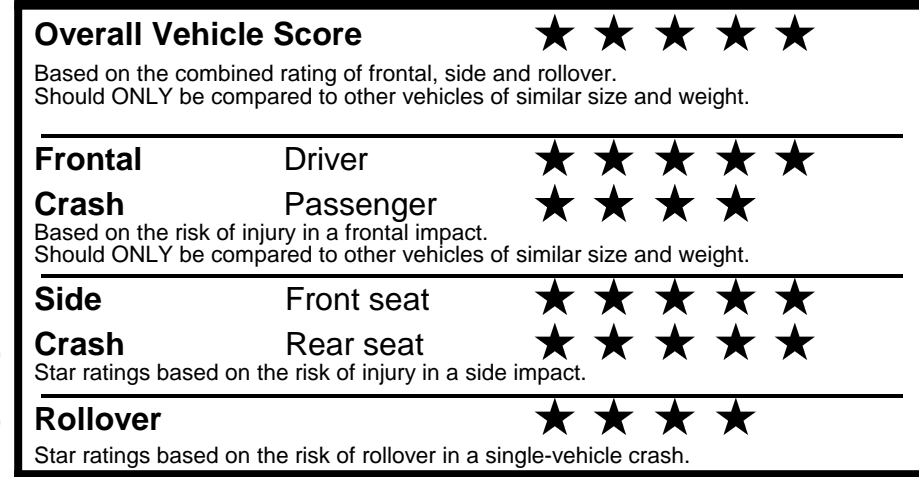

fueleconomy.gov

Calculate personalized estimates and compare vehicles

GOVERNMENT 5-STAR SAFETY RATINGS

Star ratings range from 1 to 5 stars (★★★★★) with 5 being the highest.
 Source: National Highway Traffic Safety Administration (NHTSA).
www.safercar.gov or 1-888-327-4236