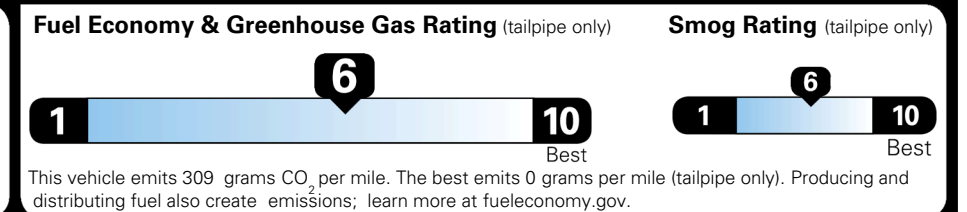

\$200.00
 \$80.00

MSRP INCLUDING OPTIONS

\$ 28,970.00

INLAND FREIGHT AND HANDLING

\$ 1,495.00

TOTAL MANUFACTURER'S SUGGESTED RETAIL PRICE ▶

\$ 30,465.00

TOTAL ADDITIONAL WEIGHT: 6.7

EPA DOT Fuel Economy and Environment

Gasoline Vehicle

You save \$0
 in fuel costs over 5 years compared to the average new vehicle.

Annual fuel cost \$1,700

Actual results will vary for many reasons, including driving conditions and how you drive and maintain your vehicle. The average new vehicle gets 29 MPG and costs \$8,500 to fuel over 5 years. Cost estimates are based on 15,000 miles per year at \$ 3.30 per gallon. MPGe is miles per gasoline gallon equivalent. Vehicle emissions are a significant cause of climate change and smog.