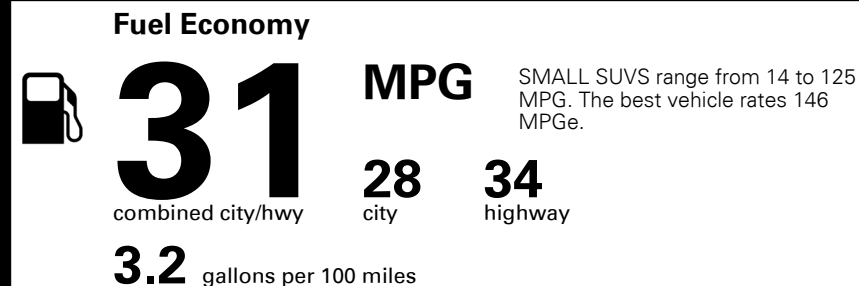

EXTERIOR
17" Machine Finished Alloy Wheels
Heated Outside Mirrors w/ LED Turn Signals
Upgraded Grille w/LED Positioning Lights
LED Rear Combination Lights & Daytime Running Lights
Front Fog Lights
Roof Rails, Rear Spoiler, and Rear Privacy Glass
Compact Spare Tire

WARRANTY
10 Year/100,000 Mile Limited Powertrain Warranty
5 Year/60,000 Mile Limited Basic Warranty
5 Year/60,000 Mile Roadside Assistance

MANUFACTURER'S SUGGESTED RETAIL PRICE ►

$ 25,390.00

ADDITIONAL INSTALLED EQUIPMENT:
(In addition to or in place of standard features)
Clear White / Black Roof Paint
Carpeted Floor Mats
Wheel Locks

$395.00
$200.00
$80.00

MSRP INCLUDING OPTIONS

$ 26,065.00

INLAND FREIGHT AND HANDLING

$ 1,445.00

TOTAL MANUFACTURER'S SUGGESTED RETAIL PRICE ►

$ 27,510.00

TOTAL ADDITIONAL WEIGHT: 6.7

*Additional terms and conditions apply.
**Kia Connect may be currently unavailable for some Model Year 2022 and newer vehicles sold or purchased in Massachusetts; please see owners.kia.com for more information.
NOTE: When you purchase this vehicle, Kia America, Inc. collects personal information you provide to the dealership. For information on our collection and use of personal information and your rights, please see our Privacy Policy on www.kia.com.

EPA DOT Fuel Economy and Environment

Gasoline Vehicle

You save $500
in fuel costs over 5 years compared to the average new vehicle.

Annual fuel cost
$1,600