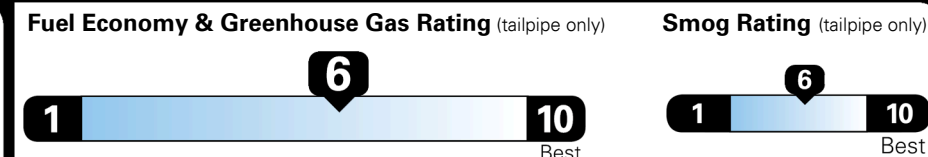

EPA DOT Fuel Economy and Environment

Gasoline Vehicle

You save \$500
 in fuel costs over 5 years compared to the average new vehicle.

Annual fuel cost
\$1,600

Actual results will vary for many reasons, including driving conditions and how you drive and maintain your vehicle. The average new vehicle gets 29 MPG and costs \$8,500 to fuel over 5 years. Cost estimates are based on 15,000 miles per year at \$ 3.30 per gallon. MPGe is miles per gasoline gallon equivalent. Vehicle emissions are a significant cause of climate change and smog.