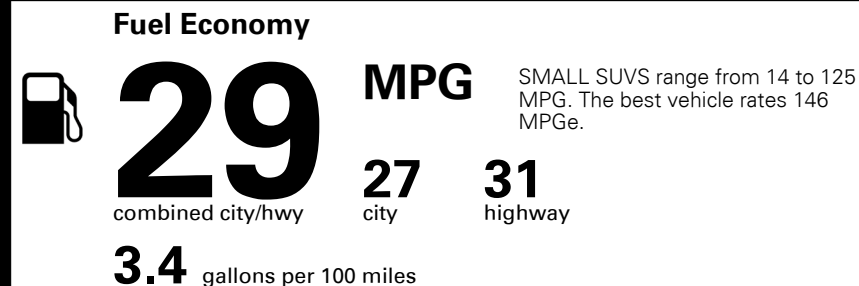

EXTERIOR

17" Machine Finished Alloy Wheels
Heated Outside Mirrors w/ LED Turn Signals
Upgraded Grille w/LED Positioning Lights
LED Rear Combination Lights & Daytime Running Lights
Front Fog Lights
Roof Rails, Rear Spoiler, and Rear Privacy Glass
Compact Spare Tire

WARRANTY

10 Year/100,000 Mile Limited Powertrain Warranty
5 Year/60,000 Mile Limited Basic Warranty
5 Year/60,000 Mile Roadside Assistance

MANUFACTURER'S SUGGESTED RETAIL PRICE ▶

$ 26,890.00

ADDITIONAL INSTALLED EQUIPMENT:
(In addition to or in place of standard features)
Carpeted Floor Mats $200.00
Wheel Locks $80.00

MSRP INCLUDING OPTIONS

$ 27,170.00

INLAND FREIGHT AND HANDLING

$ 1,445.00

TOTAL MANUFACTURER'S SUGGESTED RETAIL PRICE ▶

$ 28,615.00

TOTAL ADDITIONAL WEIGHT: 6.7

*Additional terms and conditions apply.

**Kia Connect may be currently unavailable for some Model Year 2022 and newer vehicles sold or purchased in Massachusetts; please see owners.kia.com for more information.

NOTE: When you purchase this vehicle, Kia America, Inc. collects personal information you provide to the dealership. For information on our collection and use of personal information and your rights, please see our Privacy Policy on www.kia.com.

EPA DOT Fuel Economy and Environment

Gasoline Vehicle

You save $0
in fuel costs over 5 years compared to the average new vehicle.

Annual fuel cost $1,700