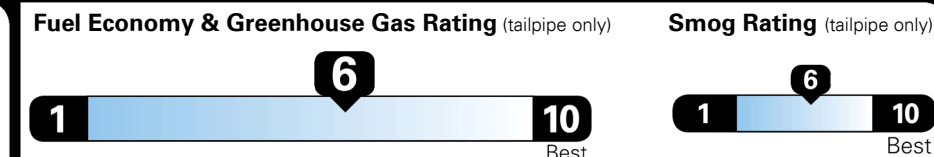

EPA DOT Fuel Economy and Environment

Gasoline Vehicle

You save \$0
 in fuel costs over 5 years compared to the average new vehicle.

Annual fuel cost \$1,700

Actual results will vary for many reasons, including driving conditions and how you drive and maintain your vehicle. The average new vehicle gets 29 MPG and costs \$8,500 to fuel over 5 years. Cost estimates are based on 15,000 miles per year at \$ 3.30 per gallon. MPGe is miles per gasoline gallon equivalent. Vehicle emissions are a significant cause of climate change and smog.