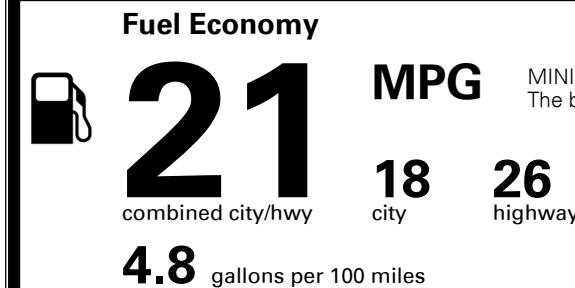

EPA DOT Fuel Economy and Environment

Gasoline Vehicle