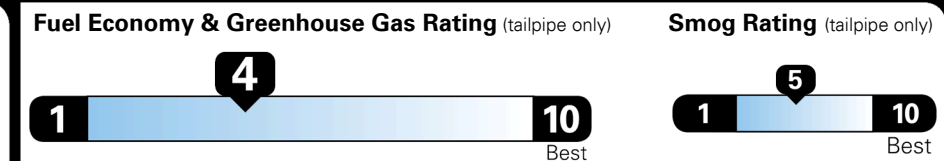

EPA DOT Fuel Economy and Environment

Gasoline Vehicle

You spend
\$3,000
 more in fuel costs
 over 5 years
 compared to the
 average new vehicle.

Annual fuel cost
\$2,500

This vehicle emits 426 grams CO₂ per mile. The best emits 0 grams per mile (tailpipe only). Producing and distributing fuel also create emissions; learn more at fueleconomy.gov.