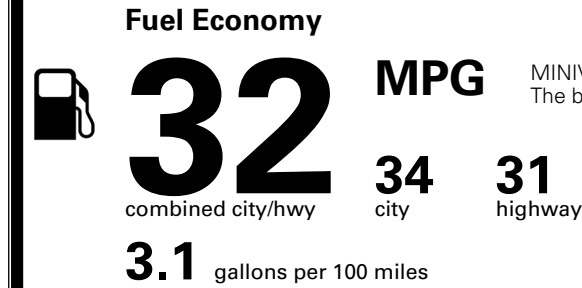

\$495.00
 \$285.00
 \$80.00

MSRP INCLUDING OPTIONS

\$ 44,450.00

INLAND FREIGHT AND HANDLING

\$ 1,545.00

TOTAL MANUFACTURER'S SUGGESTED RETAIL PRICE ▶

\$ 45,995.00

TOTAL ADDITIONAL WEIGHT: 10.8

EPA DOT Fuel Economy and Environment

Gasoline Vehicle

MINIVANS range from 20 to 83 MPG.
 The best vehicle rates 146 MPGe.

You save \$750
 in fuel costs
 over 5 years
 compared to the
 average new vehicle.