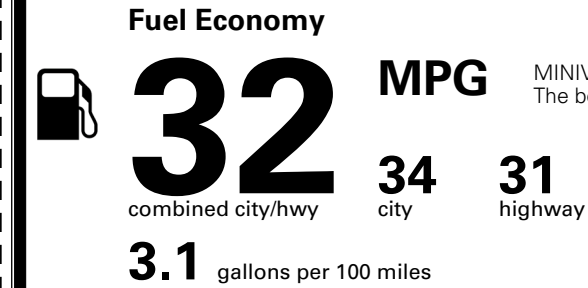

\$285.00
 \$65.00
 \$130.00
 \$750.00
 \$80.00

MSRP INCLUDING OPTIONS

\$ 44,900.00

INLAND FREIGHT AND HANDLING

\$ 1,545.00

TOTAL MANUFACTURER'S SUGGESTED RETAIL PRICE ▶

\$ 46,445.00

TOTAL ADDITIONAL WEIGHT: 48.0

EPA DOT Fuel Economy and Environment

Gasoline Vehicle

MINIVANS range from 20 to 83 MPG. The best vehicle rates 146 MPGe.

You save \$750
 in fuel costs over 5 years compared to the average new vehicle.

Annual fuel cost
\$1,550