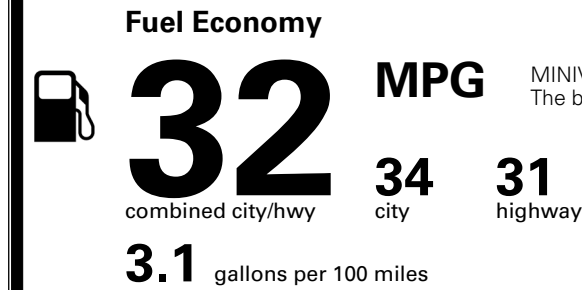

\$120.00
 \$285.00
 \$65.00
 \$160.00
 \$750.00
 \$80.00

MSRP INCLUDING OPTIONS

\$ 45,050.00

INLAND FREIGHT AND HANDLING

\$ 1,545.00

TOTAL MANUFACTURER'S SUGGESTED RETAIL PRICE ▶

\$ 46,595.00

TOTAL ADDITIONAL WEIGHT: 50.3

EPA DOT Fuel Economy and Environment

Gasoline Vehicle

MINIVANS range from 20 to 83 MPG. The best vehicle rates 146 MPGe.

You save \$750
 in fuel costs over 5 years compared to the average new vehicle.

Annual fuel cost
\$1,550