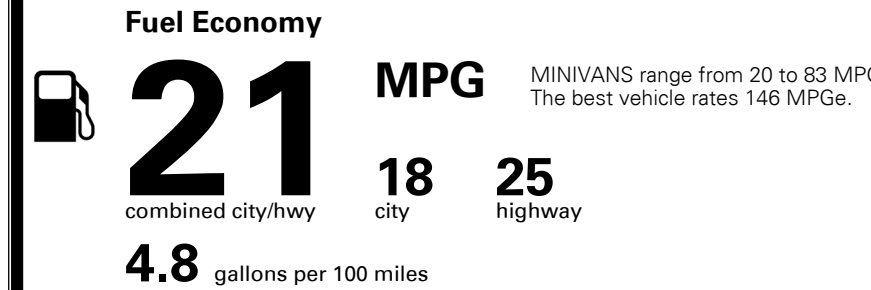

EPA DOT Fuel Economy and Environment

Gasoline Vehicle

You spend $3,250 more in fuel costs over 5 years compared to the average new vehicle.

Annual fuel cost $2,350