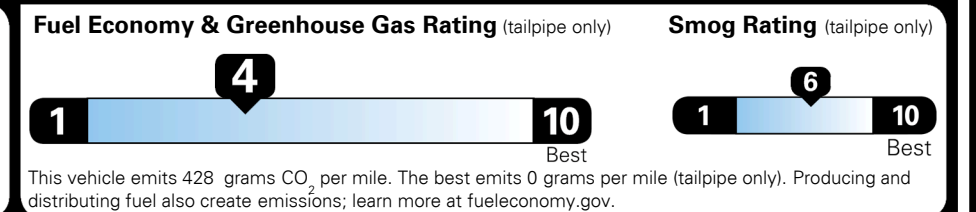

EPA DOT Fuel Economy and Environment

Gasoline Vehicle

You spend \$3,250 more in fuel costs over 5 years compared to the average new vehicle.

Annual fuel cost \$2,350

Actual results will vary for many reasons, including driving conditions and how you drive and maintain your vehicle. The average new vehicle gets 29 MPG and costs \$8,500 to fuel over 5 years. Cost estimates are based on 15,000 miles per year at \$ 3.30 per gallon. MPGe is miles per gasoline gallon equivalent. Vehicle emissions are a significant cause of climate change and smog.