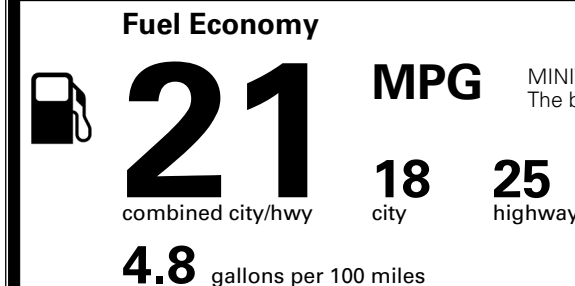

INLAND FREIGHT AND HANDLING \$ 1,495.00

TOTAL MANUFACTURER'S SUGGESTED RETAIL PRICE ▶ \$ 49,445.00

TOTAL ADDITIONAL WEIGHT: 12.1

EPA DOT Fuel Economy and Environment

Gasoline Vehicle

You spend \$3,250 more in fuel costs over 5 years compared to the average new vehicle.