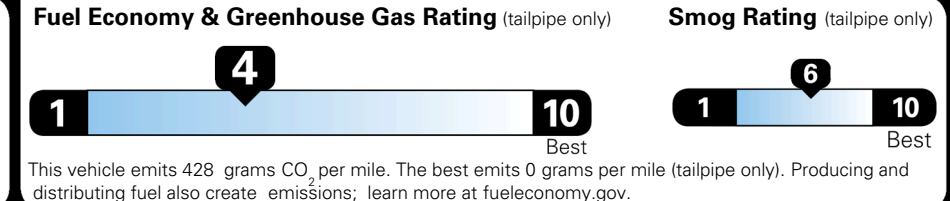

Gasoline Vehicle

You spend $3,250 more in fuel costs over 5 years compared to the average new vehicle.

Annual fuel cost $2,350