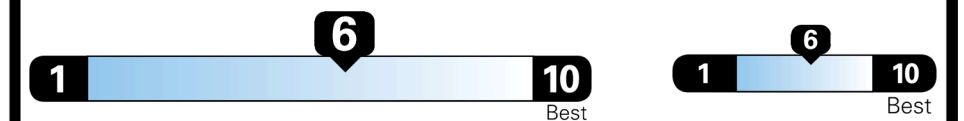

Fuel Economy & Greenhouse Gas Rating (tailpipe only) Smog Rating (tailpipe only)

This vehicle emits 275 grams CO₂ per mile. The best emits 0 grams per mile (tailpipe only). Producing and distributing fuel also create emissions; learn more at fueleconomy.gov.

Actual results will vary for many reasons, including driving conditions and how you drive and maintain your vehicle. The average new vehicle gets 29 MPG and costs $8,500 to fuel over 5 years. Cost estimates are based on 15,000 miles per year at $ 3.30 per gallon. MPGe is miles per gasoline gallon equivalent. Vehicle emissions are a significant cause of climate change and smog.

fueleconomy.gov

Calculate personalized estimates and compare vehicles

GOVERNMENT 5-STAR SAFETY RATINGS

PARTS CONTENT INFORMATION

Overall Vehicle Score Not Rated

Based on the combined rating of frontal, side and rollover. Should ONLY be compared to other vehicles of similar size and weight.

Frontal Driver ★★☆☆☆
Crash Passenger ★★☆☆☆

Based on the risk of injury in a frontal impact. Should ONLY be compared to other vehicles of similar size and weight.

Side Front seat Not Rated
Crash Rear seat Not Rated

Star ratings based on the risk of injury in a side impact.

Rollover ★★☆☆☆
Star ratings based on the risk of rollover in a single-vehicle crash.

Star ratings range from 1 to 5 stars (★★★★★) with 5 being the highest.

Source: National Highway Traffic Safety Administration (NHTSA).

www.safercar.gov or 1-888-327-4236

Manufacturer's suggested retail price includes Manufacturer's recommended pre-delivery service. License and title fees, state and local taxes and other dealer installed options and accessories are not included in the manufacturer's suggested retail price.

FOR VEHICLES IN THIS CAR LINE U.S./CANADIAN PARTS CONTENT: 2 %

MAJOR SOURCES OF FOREIGN PARTS: KOREA: 90%

NOTE: PARTS CONTENT DOES NOT INCLUDE FINAL ASSEMBLY, DISTRIBUTION, OR OTHER NON-PARTS COSTS.

FOR THIS VEHICLE FINAL ASSEMBLY POINT: GWANGMYEONG, KOREA

COUNTRY OF ORIGIN

ENGINE (MOTOR): KOREA

TRANSMISSION: KOREA