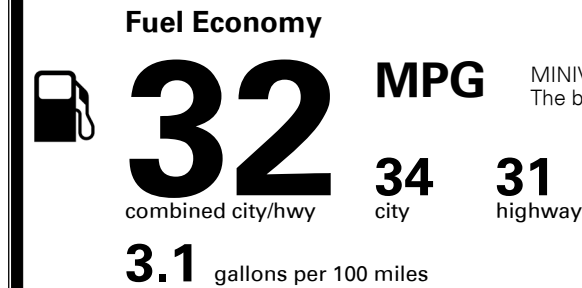

### EPA DOT Fuel Economy and Environment

Gasoline Vehicle

MINIVANS range from 20 to 83 MPG. The best vehicle rates 146 MPGe.

**You save \$750**  
 in fuel costs over 5 years compared to the average new vehicle.