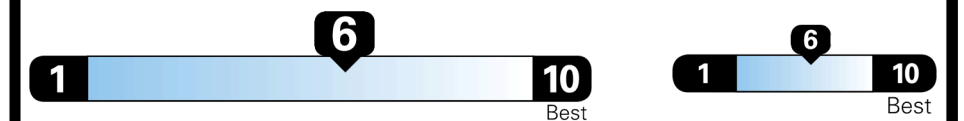

This vehicle emits 275 grams CO₂ per mile. The best emits 0 grams per mile (tailpipe only). Producing and distributing fuel also create emissions; learn more at fueleconomy.gov.

Actual results will vary for many reasons, including driving conditions and how you drive and maintain your vehicle. The average new vehicle gets 29 MPG and costs $8,500 to fuel over 5 years. Cost estimates are based on 15,000 miles per year at $ 3.30 per gallon. MPGe is miles per gasoline gallon equivalent. Vehicle emissions are a significant cause of climate change and smog.

fueleconomy.gov

Calculate personalized estimates and compare vehicles

GOVERNMENT 5-STAR SAFETY RATINGS

PARTS CONTENT INFORMATION

Overall Vehicle Score Not Rated

Based on the combined rating of frontal, side and rollover. Should ONLY be compared to other vehicles of similar size and weight.

Frontal	Driver	★★★★★
Crash	Passenger	★★★★

Based on the risk of injury in a frontal impact. Should ONLY be compared to other vehicles of similar size and weight.

Side	Front seat	Not Rated
Crash	Rear seat	Not Rated

Star ratings based on the risk of injury in a side impact.

Rollover	★★★★

Star ratings based on the risk of rollover in a single-vehicle crash.

Star ratings range from 1 to 5 stars (★★★★★) with 5 being the highest.

Source: National Highway Traffic Safety Administration (NHTSA).

www.safercar.gov or 1-888-327-4236

Manufacturer's suggested retail price includes Manufacturer's recommended pre-delivery service. License and title fees, state and local taxes and other dealer installed options and accessories are not included in the manufacturer's suggested retail price.

FOR VEHICLES IN THIS CAR LINE U.S./CANADIAN PARTS CONTENT: 2 %

MAJOR SOURCES OF FOREIGN PARTS: KOREA: 90%

NOTE: PARTS CONTENT DOES NOT INCLUDE FINAL ASSEMBLY, DISTRIBUTION, OR OTHER NON-PARTS COSTS.

FOR THIS VEHICLE FINAL ASSEMBLY POINT: GWANGMYEONG, KOREA

COUNTRY OF ORIGIN

ENGINE (MOTOR): KOREA

TRANSMISSION: KOREA