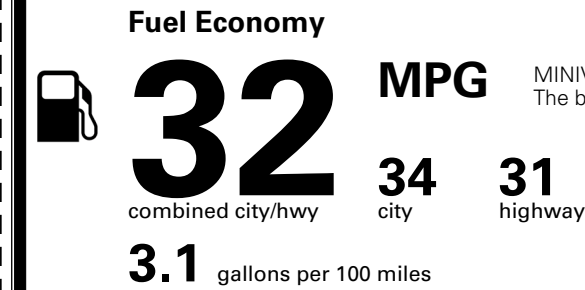

\$495.00
 Included

\$285.00
 \$80.00

MSRP INCLUDING OPTIONS

\$ 53,950.00

INLAND FREIGHT AND HANDLING

\$ 1,495.00

TOTAL MANUFACTURER'S SUGGESTED RETAIL PRICE ▶

\$ 55,445.00

TOTAL ADDITIONAL WEIGHT: 10.8

EPA DOT Fuel Economy and Environment

Gasoline Vehicle

MINIVANS range from 20 to 83 MPG. The best vehicle rates 146 MPGe.

You save \$750
 in fuel costs over 5 years compared to the average new vehicle.