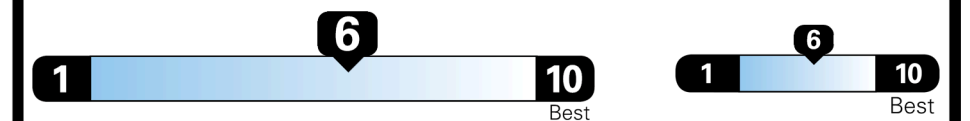

Gasoline Vehicle

MINIVANS range from 20 to 83 MPG. The best vehicle rates 146 MPGe.

You save \$750
 in fuel costs over 5 years compared to the average new vehicle.

Annual fuel cost \$1,550

Fuel Economy & Greenhouse Gas Rating (tailpipe only) Smog Rating (tailpipe only)