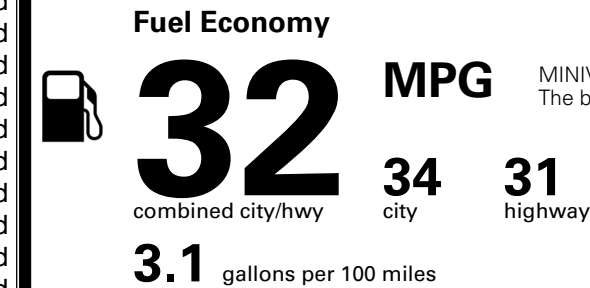

MSRP INCLUDING OPTIONS

\$ 50,350.00

INLAND FREIGHT AND HANDLING

\$ 1,545.00

TOTAL MANUFACTURER'S SUGGESTED RETAIL PRICE ▶

\$ 51,895.00

TOTAL ADDITIONAL WEIGHT: 10.8

EPA DOT Fuel Economy and Environment

Gasoline Vehicle

MINIVANS range from 20 to 83 MPG. The best vehicle rates 146 MPGe.

You save \$750
 in fuel costs over 5 years compared to the average new vehicle.

Annual fuel cost \$1,550

Fuel Economy & Greenhouse Gas Rating (tailpipe only) Smog Rating (tailpipe only)