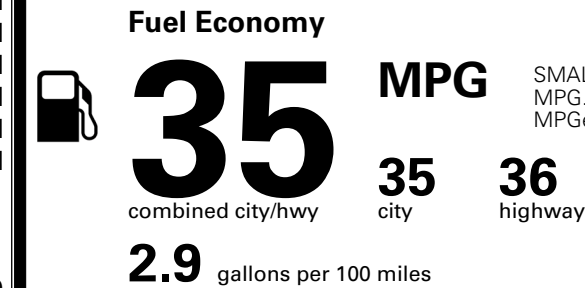

\$1,000.00

\$200.00

\$80.00

MSRP INCLUDING OPTIONS

\$ 35,070.00

INLAND FREIGHT AND HANDLING

\$ 1,495.00

TOTAL MANUFACTURER'S SUGGESTED RETAIL PRICE ▶

\$ 36,565.00

TOTAL ADDITIONAL WEIGHT: 7.6

EPA DOT Fuel Economy and Environment

Gasoline Vehicle

SMALL SUVs range from 14 to 125 MPG. The best vehicle rates 146 MPGe.

You save \$1,500
 in fuel costs over 5 years compared to the average new vehicle.