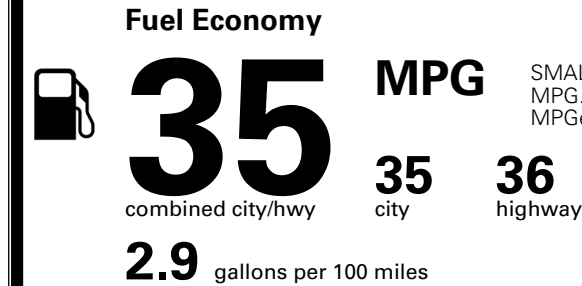

MSRP INCLUDING OPTIONS

\$ 36,445.00

INLAND FREIGHT AND HANDLING

\$ 1,495.00

TOTAL MANUFACTURER'S SUGGESTED RETAIL PRICE ▶

\$ 37,940.00

TOTAL ADDITIONAL WEIGHT: 8.8

*Additional terms and conditions apply.

EPA DOT Fuel Economy and Environment

Gasoline Vehicle

SMALL SUVs range from 14 to 138 MPG. The best vehicle rates 146 MPGe.

You save \$1,250
 in fuel costs over 5 years compared to the average new vehicle.