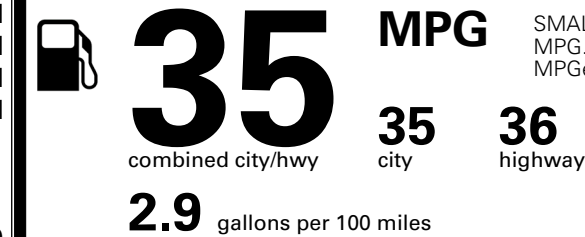

\$1,000.00

\$200.00
 \$80.00

MSRP INCLUDING OPTIONS

\$ 34,870.00

INLAND FREIGHT AND HANDLING

\$ 1,445.00

TOTAL MANUFACTURER'S SUGGESTED RETAIL PRICE ▶

\$ 36,315.00

TOTAL ADDITIONAL WEIGHT: 7.6

EPA DOT Fuel Economy and Environment

Gasoline Vehicle

Fuel Economy

You save
\$1,500
 in fuel costs
 over 5 years
 compared to the
 average new vehicle.

Annual fuel cost
\$1,400