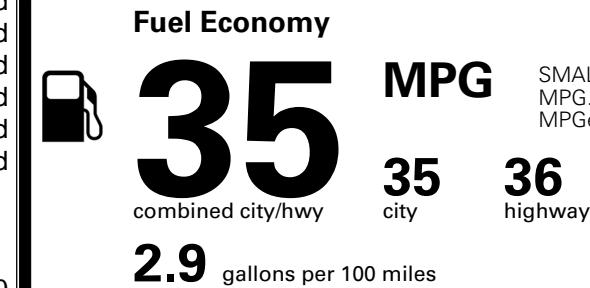

MSRP INCLUDING OPTIONS

\$ 36,669.00

INLAND FREIGHT AND HANDLING

\$ 1,495.00

TOTAL MANUFACTURER'S SUGGESTED RETAIL PRICE ▶

\$ 38,164.00

*Additional terms and conditions apply.

**Kia Connect may be currently unavailable for some Model Year 2022 and newer vehicles sold or purchased in Massachusetts; please see owners.kia.com for more information.

TOTAL ADDITIONAL WEIGHT: 51.2

EPA DOT Fuel Economy and Environment

Gasoline Vehicle

SMALL SUVs range from 14 to 125 MPG. The best vehicle rates 146 MPGe.

You save \$1,500
 in fuel costs over 5 years compared to the average new vehicle.