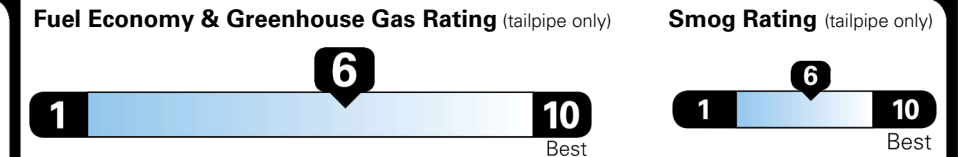

This vehicle emits 251 grams CO₂ per mile. The best emits 0 grams per mile (tailpipe only). Producing and distributing fuel also create emissions; learn more at fueleconomy.gov.

Actual results will vary for many reasons, including driving conditions and how you drive and maintain your vehicle. The average new vehicle gets 29 MPG and costs $8,000 to fuel over 5 years. Cost estimates are based on 15,000 miles per year at $ 3.10 per gallon. MPGe is miles per gasoline gallon equivalent. Vehicle emissions are a significant cause of climate change and smog.

fueleconomy.gov

Calculate personalized estimates and compare vehicles

GOVERNMENT 5-STAR SAFETY RATINGS

Overall Vehicle Score Not Rated

Based on the combined rating of frontal, side and rollover. Should ONLY be compared to other vehicles of similar size and weight.

Frontal Driver Not Rated

Crash Passenger Not Rated

Based on the risk of injury in a frontal impact. Should ONLY be compared to other vehicles of similar size and weight.

Side Front seat Not Rated

Crash Rear seat Not Rated

Star ratings based on the risk of injury in a side impact.

Rollover Not Rated

Star ratings based on the risk of rollover in a single-vehicle crash.

Star ratings range from 1 to 5 stars (★★★★★) with 5 being the highest.

Source: National Highway Traffic Safety Administration (NHTSA).

www.safercar.gov or 1-888-327-4236

Manufacturer's suggested retail price includes Manufacturer's recommended pre-delivery service. License and title fees, state and local taxes and other dealer installed options and accessories are not included in the manufacturer's suggested retail price.

PARTS CONTENT INFORMATION

FOR VEHICLES IN THIS CAR LINE U.S./CANADIAN PARTS CONTENT: 0 %

MAJOR SOURCES OF FOREIGN PARTS: KOREA: 95%

NOTE: PARTS CONTENT DOES NOT INCLUDE FINAL ASSEMBLY, DISTRIBUTION, OR OTHER NON-PARTS COSTS.

FOR THIS VEHICLE FINAL ASSEMBLY POINT: GWANGJU, KOREA

COUNTRY OF ORIGIN

ENGINE (MOTOR): KOREA

TRANSMISSION: KOREA