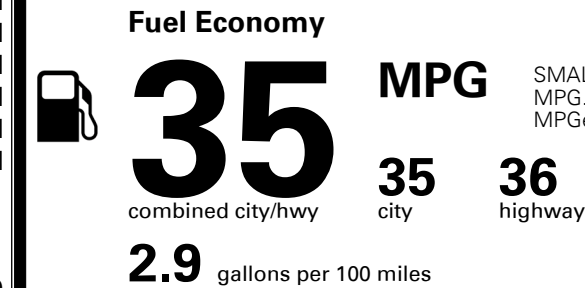

\$495.00
 \$1,000.00

\$200.00
 \$375.00
 \$80.00

MSRP INCLUDING OPTIONS

\$ 35,740.00

INLAND FREIGHT AND HANDLING

\$ 1,445.00

TOTAL MANUFACTURER'S SUGGESTED RETAIL PRICE ▶

\$ 37,185.00

TOTAL ADDITIONAL WEIGHT: 8.8

EPA DOT Fuel Economy and Environment

Gasoline Vehicle

SMALL SUVs range from 14 to 125 MPG. The best vehicle rates 146 MPGe.

You save \$1,500
 in fuel costs over 5 years compared to the average new vehicle.